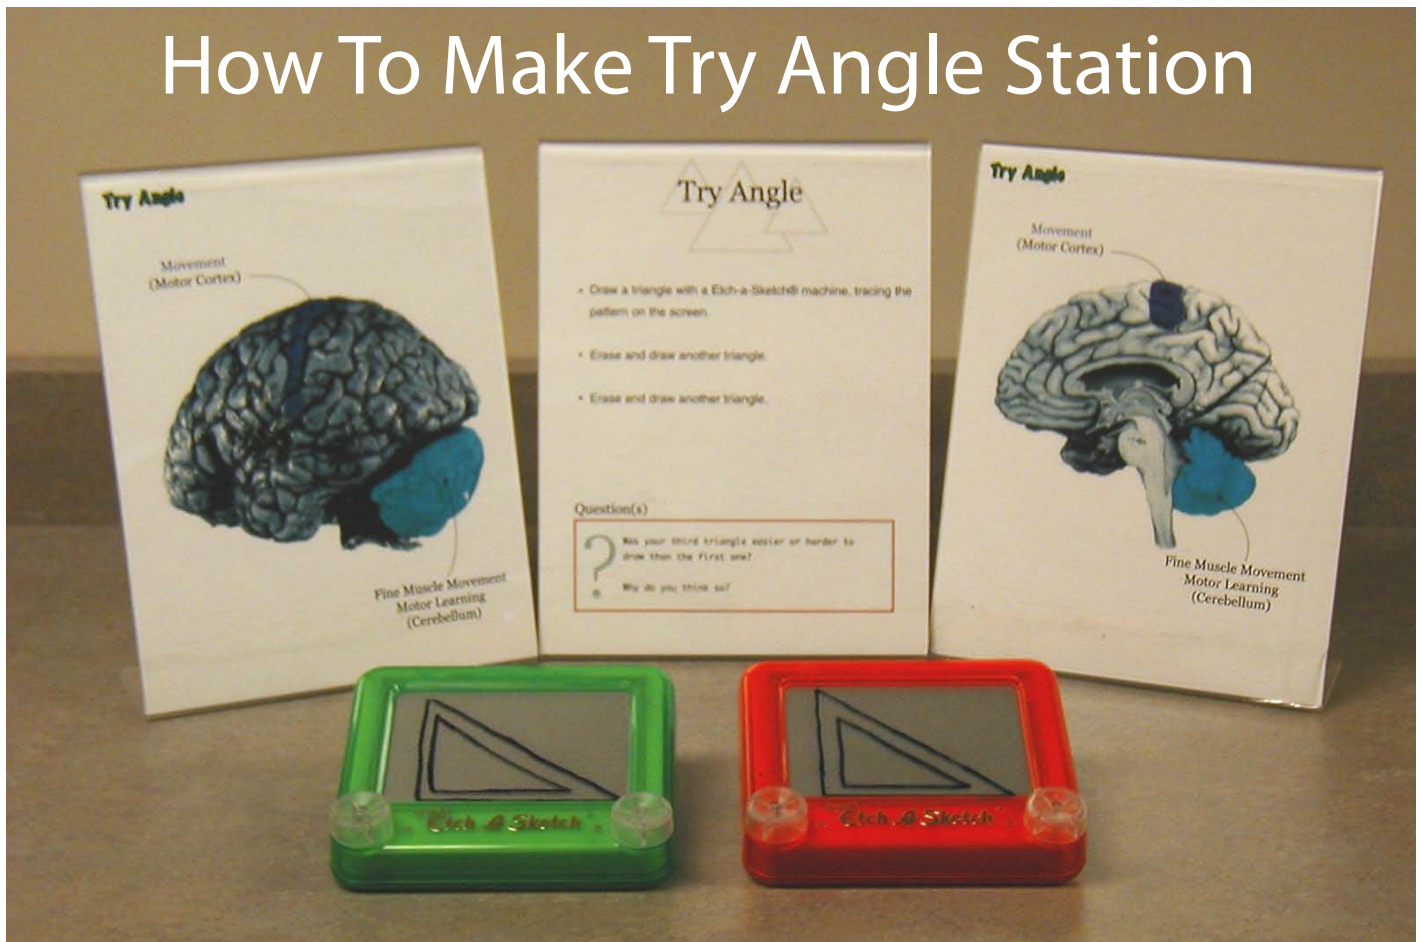

How To Make Try Angle Station

Materials

Display Posters:

Try Angle Directions

Outside Brain Poster

Inside Brain Poster

One or Two Etch-A-Sketches-you can find these in the toys at Target.

Optional: Display Frames can be purchased for \$4.86 at(1-800-572-2194) or through this link: [ASF](#).

What to Do

Take the Etch-A-Sketch and draw a right triangle on the view area. It rubs off so check to see if you need to re-draw the triangle before having students do this station.

Want to Learn More?

On Science: [Repetition and Learning](#)